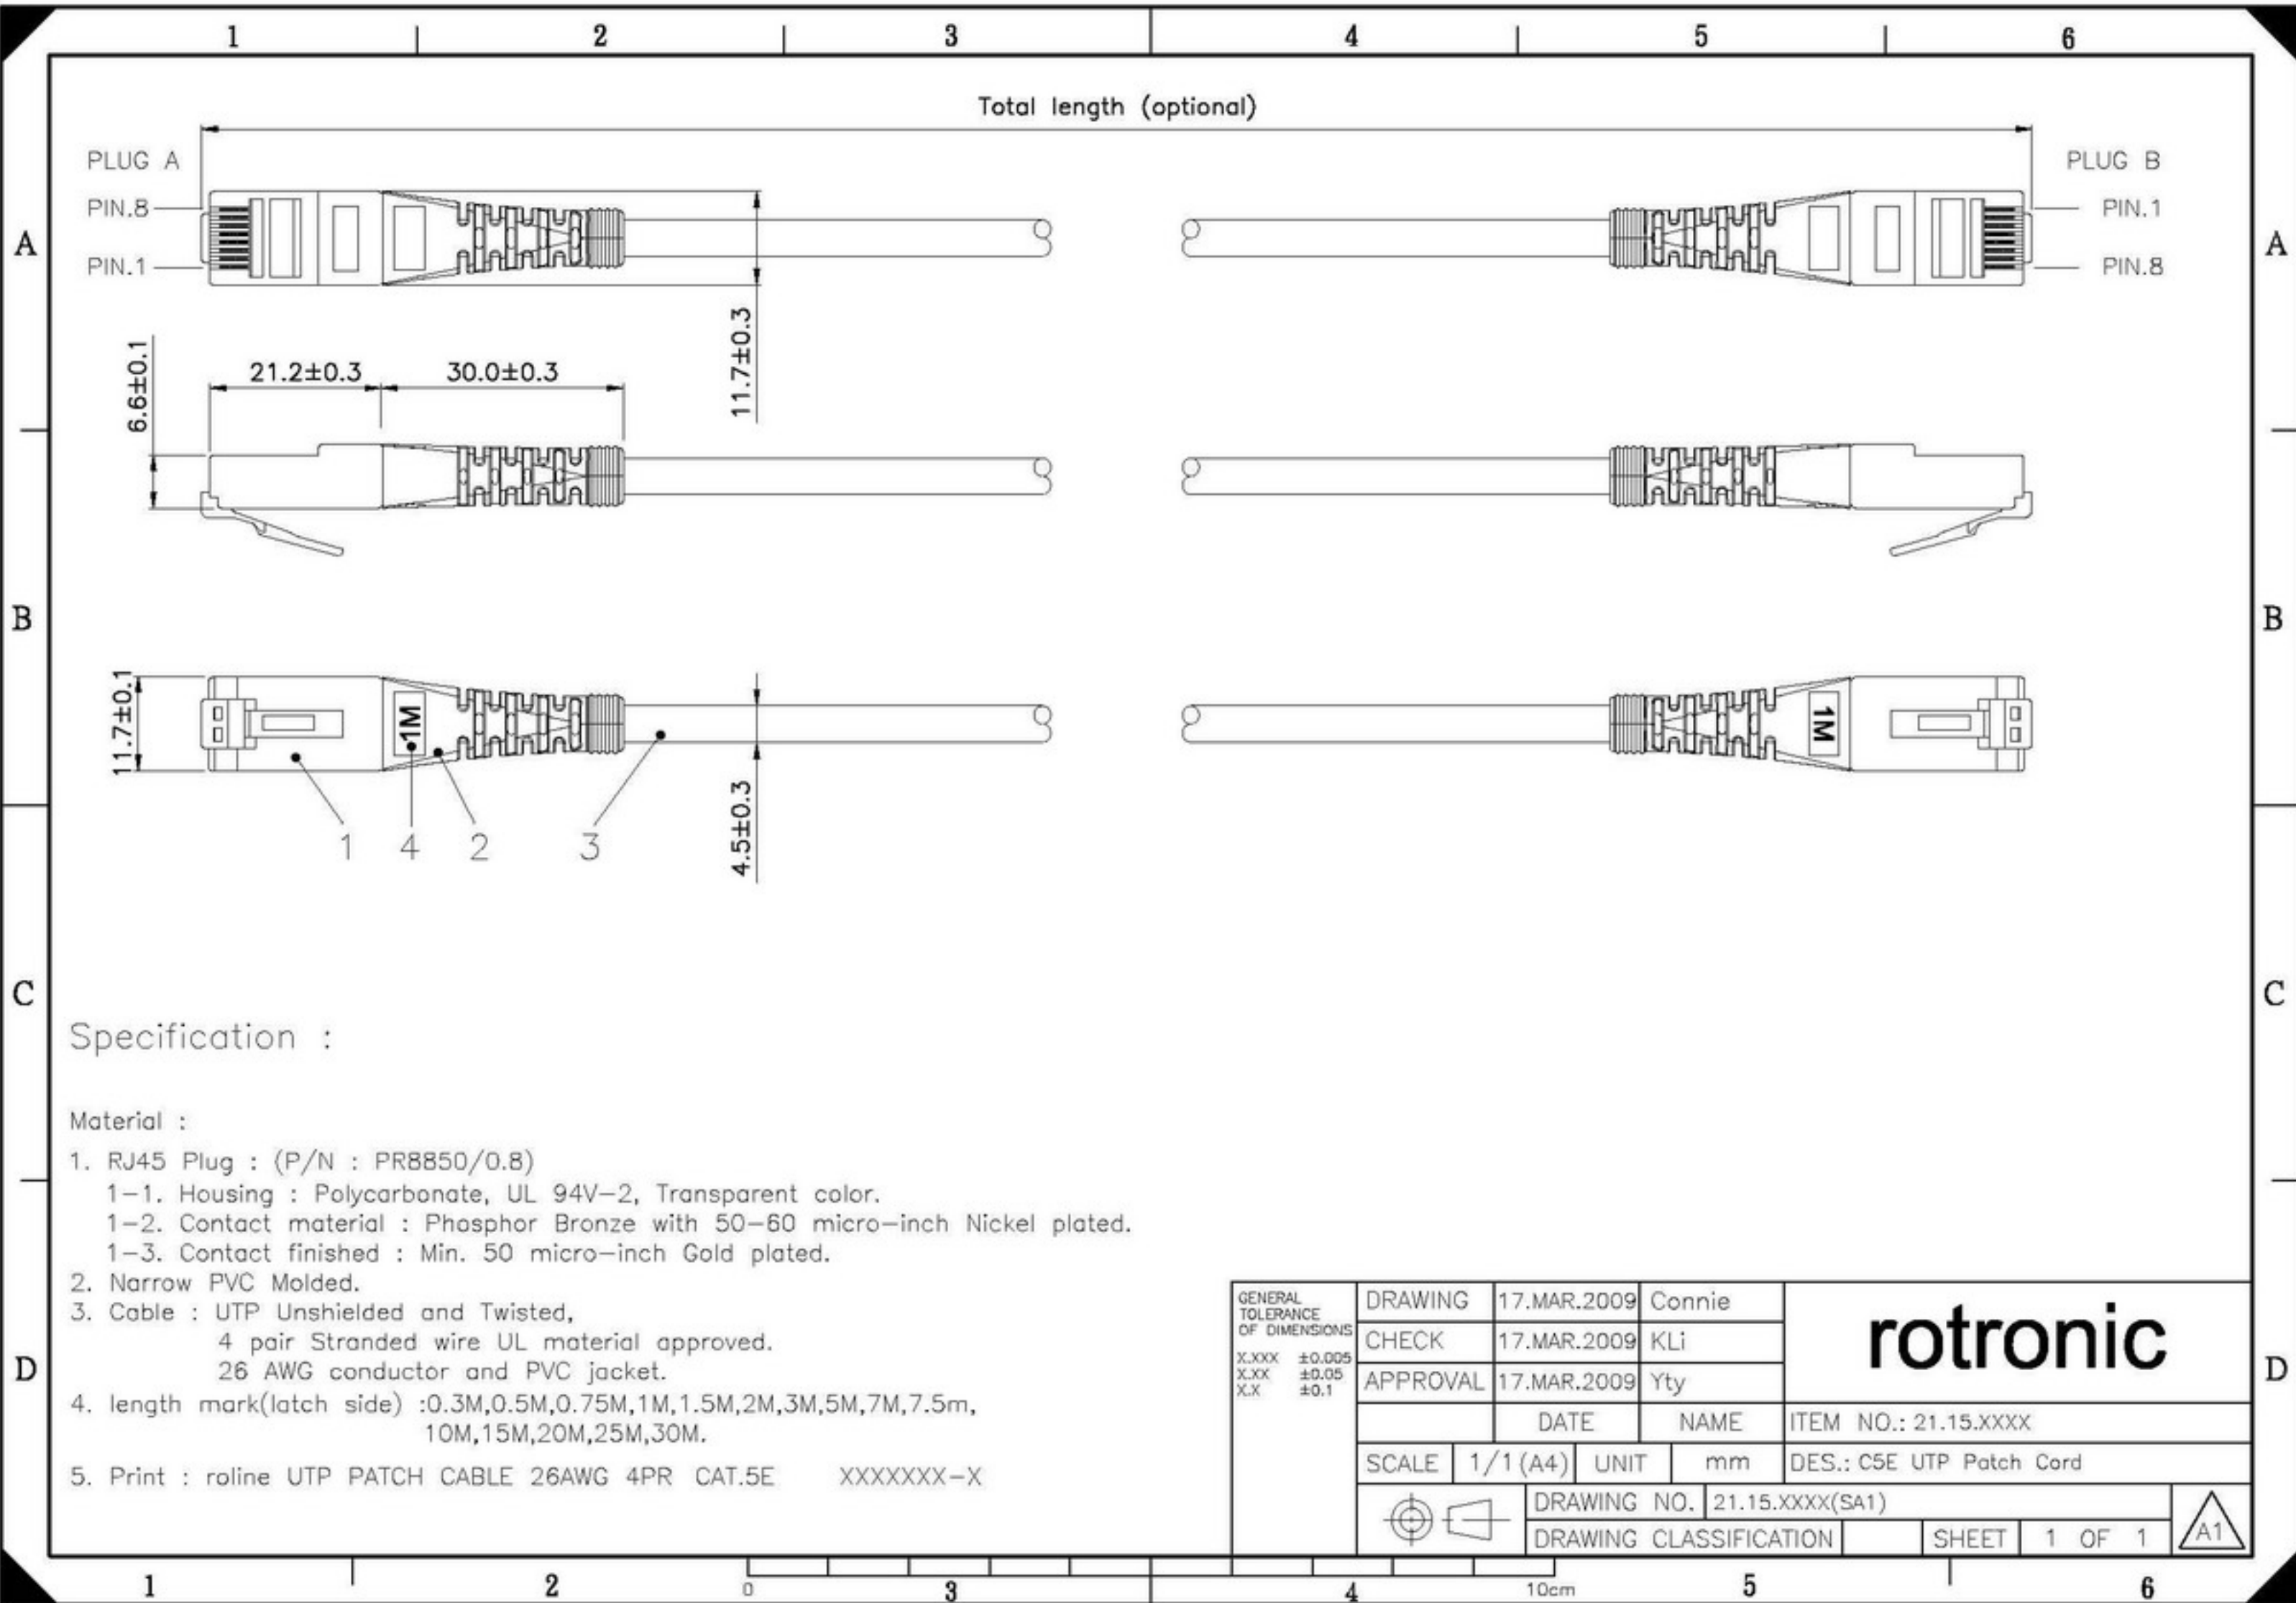

Datenblatt - Fiche technique - Data sheet

21.15.0503

ROLINE UTP-Patchkabel konf. Kat. 5e, grau, 3,0 m

Cordon ROLINE Cat.5e UTP confectionné, gris, 3,0 m

ROLINE UTP Patch Cord Cat.5e, grey, 3.0 m

Specification :

Material :

1. RJ45 Plug : (P/N : PR8850/0.8)
 - 1-1. Housing : Polycarbonate, UL 94V-2, Transparent color.
 - 1-2. Contact material : Phosphor Bronze with 50-60 micro-inch Nickel plated.
 - 1-3. Contact finished : Min. 50 micro-inch Gold plated.
2. Narrow PVC Molded.
3. Cable : UTP Unshielded and Twisted,
 - 4 pair Stranded wire UL material approved.
 - 26 AWG conductor and PVC jacket.
4. length mark(latch side) :0.3M,0.5M,0.75M,1M,1.5M,2M,3M,5M,7M,7.5m, 10M,15M,20M,25M,30M.
5. Print : roline UTP PATCH CABLE 26AWG 4PR CAT.5E XXXXXX-X

GENERAL TOLERANCE OF DIMENSIONS X.XXX ±0.005 X.XX ±0.05 X.X ±0.1	DRAWING	17.MAR.2009	Connie	rotronic
	CHECK	17.MAR.2009	KLi	
	APPROVAL	17.MAR.2009	Yty	
		DATE	NAME	ITEM NO.: 21.15.XXXX
	SCALE 1/1 (A4)	UNIT mm	DES.: C5E UTP Patch Cord	
	DRAWING NO. 21.15.XXXX(SA1)		SHEET 1 OF 1	
	DRAWING CLASSIFICATION			